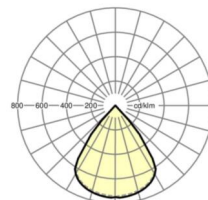

ELECTRICAL ENGINEERING

Controller	Electronic driver DALI2 (1 pcs.)
System output	26W
Mains voltage	230V/50Hz
Circuit breakers (inrush current)	18 pieces/B10, 28 pieces/B16, 30 pieces/C10, 46 pieces/C16
Energy efficiency class/light source	C

LIGHTING TECHNOLOGY

Placement	LED, Colour rendering/Light colour CRI ≥ 80 / 3000K
Colour tolerance (MacAdam)	3SDCM
Photobiological safety (Luminaire)	RG1
Nominal luminous flux	3567lm
LED service life	50000h L80/B10 (Tq 25°C)
Luminaire luminous efficiency	136lm/W
UGR lat./long.	18.1 / 18.0

MECHANICS

Housing colour	silver grey/white aluminium RAL 9006
Dimensions (LxWxDxH)	1411mm x 51mm x 81mm
Weight (net)	3.5kg
Cable entry KE (X/Y)	0mm/0mm
Type of installation	Ceiling-mounted single installation

Dimensions

L	1411 mm	Length
B	51 mm	Width
H	81 mm	Height
A1	900 mm	Mounting distance single mounting
X	0 mm	Distance cable infeed to the center of the luminaire on the X-axis
Y	0 mm	Distance cable infeed to the center of the luminaire on the Y-axis

DEEP-LINK

<https://www.regiolux.de/en/article/60605036675>